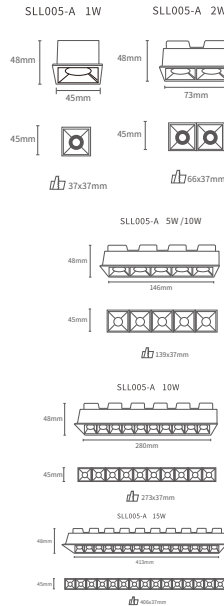

### CSL001-A

- Lumen 300lm/340lm 420lm/482lm 900lm/1000lm
- Power 5W/7W/15W
- PF 0.9
- CCT 3000K / 4000K
- CRI ≥90
- Angle 24°
- UGR ≤ 19
- Dimensions Ø70\*H54mm /Ø90\*H62mm /Ø110\*H77mm
- Color White
- Input Voltage 220V-240V
- IP Protection IP20
- Warranty 3 Years
- Certification CE, RoHS

### CSL007-A

- Lumen 330lm/430lm/500lm
- Power 6W/8W
- CCT 3000K
- CRI ≥90
- Angle 24°
- Dimensions Ø 65 \*H60mm/Ø63.5\*H68mm /Ø 85 \*H78mm
- Color Black
- Input Voltage 220V-240V
- IP Protection IP20
- Warranty 3 years
- Certification CE, RoHS

### SLL005-A

- Lumen: 90lm/100lm/110lm/190lm/490lm/520lm/810lm/870lm/1340lm/1480lm/940lm/980lm
- Power: 1W/2W/5W/10W/15W
- CCT: 3000K/4000K
- CRI: ≥80
- Angle: 36°
- UGR: ≤19
- Dimensions: 45\*45\*48mm/73\*45\*48mm/146\*45\*48mm/413\*45\*48mm/280\*45\*48mm
- Color: White
- Input Voltage: 220V-240V
- IP Protection: IP20
- Warranty: 3 Years
- Certification: CE, RoHS

### SLL006-A

- Lumen 280lm/340lm/500lm/570lm/960lm/1000lm
- Power 5W/10W/15W
- CCT 3000K/4000K
- CRI ≥8.0
- Angle 20°
- UGR ≤2.7
- Dimensions 147\*44\*40mm/280\*44\*40mm/413\*44\*40mm
- Color White
- Input Voltage 220V-240V
- IP Protection IP20
- Warranty 3 Years
- Certification CE, RoHS