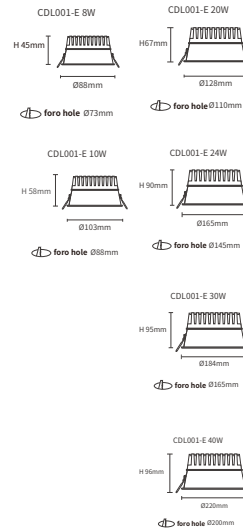

## CDL001-E

Lumen	390lm/420lm/560lm/580lm 1390lm/1410lm/1850lm/1880lm 2090lm/2400lm/2760lm/2830lm
Power	8W/10W/20W/24W/30W/40W
PF	0.9
CCT	3000K / 4000K
CRI	≥9 0
Angle	70°
UGR	≤ 19
Dimensions	Φ88*H45mm/Φ103*H58mm Φ128*H67mm/Φ165*H90mm Φ184*H95mm/Φ220*H96mm
Color	White
Input Voltage	220V-240V
IP Protection	IP20
Warranty	3 Years
Certification	CE, RoHS

### CSL001-A

- Lumen 300lm/340lm 420lm/482lm 900lm/1000lm
- Power 5W/7W/15W
- PF 0.9
- CCT 3000K / 4000K
- CRI ≥90
- Angle 24°
- UGR ≤ 19
- Dimensions Ø70\*H54mm /Ø90\*H62mm /Ø110\*H77mm
- Color White
- Input Voltage 220V-240V
- IP Protection IP20
- Warranty 3 Years
- Certification CE, RoHS

### CSL007-A

- Lumen 330lm/430lm/500lm
- Power 6W/8W
- CCT 3000K
- CRI ≥90
- Angle 24°
- Dimensions Ø 65 \*H60mm/Ø63.5\*H68mm /Ø 85 \*H78mm
- Color Black
- Input Voltage 220V-240V
- IP Protection IP20
- Warranty 3 years
- Certification CE, RoHS