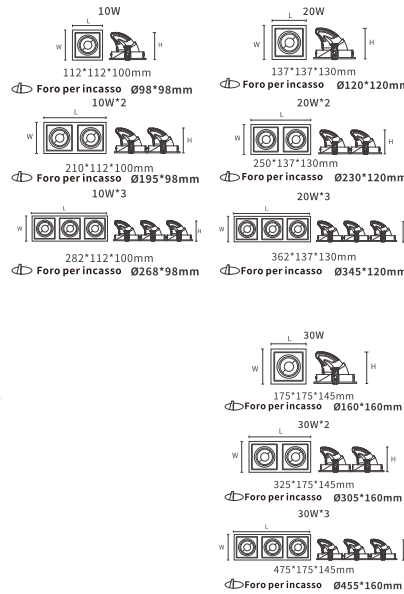

### CSL001-A

- Lumen 300lm/340lm 420lm/482lm 900lm/1000lm
- Power 5W/7W/15W
- PF 0.9
- CCT 3000K / 4000K
- CRI ≥90
- Angle 24°
- UGR ≤ 19
- Dimensions Ø70\*H54mm /Ø90\*H62mm /Ø110\*H77mm
- Color White
- Input Voltage 220V-240V
- IP Protection IP20
- Warranty 3 Years
- Certification CE, RoHS

### SLL006-A

- Lumen 280lm/340lm/500lm/570lm/960lm/1000lm
- Power 5W/10W/15W
- CCT 3000K/4000K
- CRI ≥8.0
- Angle 20°
- UGR ≤2.7
- Dimensions 147\*44\*40mm/280\*44\*40mm/413\*44\*40mm
- Color White
- Input Voltage 220V-240V
- IP Protection IP20
- Warranty 3 Years
- Certification CE, RoHS

The orange markings are clickable

BACK ↶

**SLL006-A**

**SLL006-A**

The orange markings are clickable

- IP 40
- PF 0.9
- UGR ≤19

### CSL004-A

- Lumen: 670lm/750lm/1340lm/1500lm, 2010lm/2250lm/1650lm/1700lm, 3300lm/3400lm/4950lm/5100lm, 2350lm/2500lm/4700lm/5000lm, 7050lm/7500lm
- Power: 10W/20W/30W
- PF: 0.9
- CCT: 3000K / 4000K
- CRI: ≥90
- Angle: 24°
- UGR: ≤19
- Dimensions: 112\*122\*100mm, 210\*112\*100mm/282\*112\*100mm, 137\*137\*130mm/250\*137\*130mm, 362\*137\*130mm/175\*175\*145mm, 325\*175\*145mm/475\*175\*145mm
- Color: White
- Input Voltage: 220V-240V
- IP Protection: IP40
- Warranty: 3 Years
- Certification: CE, RoHS