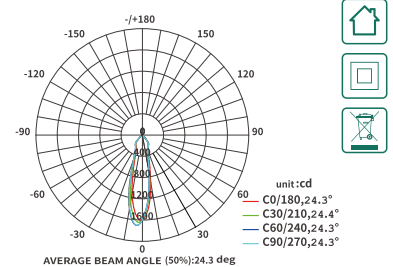

CSL010-A

Lumen	750lm/600lm/580lm
Power	7W/10W
CCT	3000K
CRI	≥80
Angle	24°
UGR	≤19
Dimensions	Ø90*H106mm/Ø68*H95mm
Color	White
Input Voltage	220V-240V
IP Protection	IP20
Warranty	5 Anni
Certification	CE, RoHS

SKU	Potenza	CTT	Lumen	Dimensioni
C1001	7W	3000K	580lm	Ø68*H95mm
C1002	7W	4000K	600lm	Ø68*H95mm
C1003	10W	3000K	750lm	Ø90*H106mm