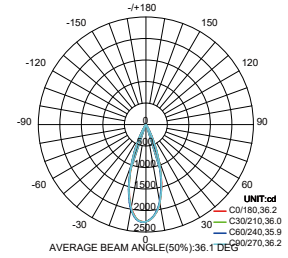

The orange markings are clickable

BACK ↻

SKU	Potenza	CTT	Lumen	Dimensioni
C0701N	6W	3000K	330lm	Ø65*H60mm
C0702N	6W	3000K	430lm	Ø63.5*H68mm
C0703N	8W	3000K	500lm	Ø85*H78mm

- IP 20
- PF 0.9
- UGR ≤19

SLL005-A

- Lumen: 90lm/100lm/110lm/190lm/490lm/520lm/810lm/870lm/1340lm/1480lm/940lm/980lm
- Power: 1W/2W/5W/10W/15W
- CCT: 3000K/4000K
- CRI: ≥80
- Angle: 36°
- UGR: ≤19
- Dimensions: 45*45*48mm/73*45*48mm/146*45*48mm/413*45*48mm/280*45*48mm
- Color: White
- Input Voltage: 220V-240V
- IP Protection: IP20
- Warranty: 3 Years
- Certification: CE, RoHS

SKU	Potenza	CTT	Lumen	Dimensioni
L1001	1W	3000K	90lm	45*45*48mm
L1002	1W	4000K	100lm	45*45*48mm
L1003	2W	3000K	110lm	73*45*48mm
L1004	2W	4000K	190lm	73*45*48mm
L1005	5W	3000K	490lm	146*45*48mm
L1006	5W	4000K	520lm	146*45*48mm
L1007	10W	3000K	810lm	280*45*48mm
L1008	10W	4000K	870lm	280*45*48mm
L1009	15W	3000K	1340lm	413*45*48mm