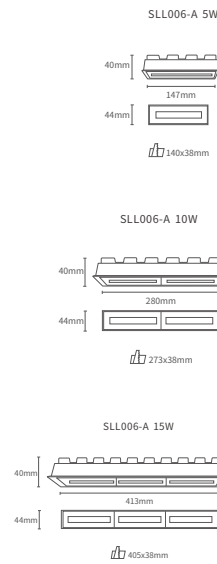

### CSL001-A

- Lumen 300lm/340lm 420lm/482lm 900lm/1000lm
- Power 5W/7W/15W
- PF 0.9
- CCT 3000K / 4000K
- CRI ≥90
- Angle 24°
- UGR ≤ 19
- Dimensions Ø70\*H54mm /Ø90\*H62mm /Ø110\*H77mm
- Color White
- Input Voltage 220V-240V
- IP Protection IP20
- Warranty 3 Years
- Certification CE, RoHS

### CSL007-A

- Lumen 330lm/430lm/500lm
- Power 6W/8W
- CCT 3000K
- CRI ≥90
- Angle 24°
- Dimensions Ø 65 \*H60mm/Ø63.5\*H68mm /Ø 85 \*H78mm
- Color Black
- Input Voltage 220V-240V
- IP Protection IP20
- Warranty 3 years
- Certification CE, RoHS

### SLL005-A

- Lumen: 90lm/100lm/110lm/190lm/490lm/520lm/810lm/870lm/1340lm/1480lm/940lm/980lm
- Power: 1W/2W/5W/10W/15W
- CCT: 3000K/4000K
- CRI: ≥80
- Angle: 36°
- UGR: ≤19
- Dimensions: 45\*45\*48mm/73\*45\*48mm/146\*45\*48mm/413\*45\*48mm/280\*45\*48mm
- Color: White
- Input Voltage: 220V-240V
- IP Protection: IP20
- Warranty: 3 Years
- Certification: CE, RoHS

### SLL006-A

- Lumen 280lm/340lm/500lm/570lm/960lm/1000lm
- Power 5W/10W/15W
- CCT 3000K/4000K
- CRI ≥8.0
- Angle 20°
- UGR ≤2.7
- Dimensions 147\*44\*40mm/280\*44\*40mm/413\*44\*40mm
- Color White
- Input Voltage 220V-240V
- IP Protection IP20
- Warranty 3 Years
- Certification CE, RoHS