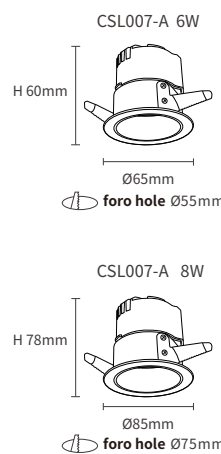

## CDL001-E

Lumen	390lm/420lm/560lm/580lm 1390lm/1410lm/1850lm/1880lm 2090lm/2400lm/2760lm/2830lm
Power	8W/10W/20W/24W/30W/40W
PF	0.9
CCT	3000K / 4000K
CRI	≥9 0
Angle	70°
UGR	≤ 19
Dimensions	Φ88*H45mm/Φ103*H58mm Φ128*H67mm/Φ165*H90mm Φ184*H95mm/Φ220*H96mm
Color	White
Input Voltage	220V-240V
IP Protection	IP20
Warranty	3 Years
Certification	CE, RoHS

SKU	Potenza	CTT	Lumen	Dimensioni
D0101	8W	3000K	390lm	Φ88*H45mm
D0102	8W	4000K	420lm	Φ88*H45mm
D0103	10W	3000K	560lm	Φ103*H58mm
D0104	10W	4000K	580lm	Φ103*H58mm
D0105	20W	3000K	1390lm	Φ128*H67mm
D0106	20W	4000K	1410lm	Φ128*H67mm
D0107	24W	3000K	1850lm	Φ165*H90mm
D0108	24W	4000K	1880lm	Φ165*H90mm
D0109	30W	3000K	2400lm	Φ184*H95mm
D0110	30W	4000K	2090lm	Φ184*H95mm
D0111	40W	3000K	2760lm	Φ220*H96mm
D0112	40W	4000K	2830lm	Φ220*H96mm

### CSL001-A

- Lumen 300lm/340lm 420lm/482lm 900lm/1000lm
- Power 5W/7W/15W
- PF 0.9
- CCT 3000K / 4000K
- CRI ≥90
- Angle 24°
- UGR ≤ 19
- Dimensions Ø70\*H54mm /Ø90\*H62mm /Ø110\*H77mm
- Color White
- Input Voltage 220V-240V
- IP Protection IP20
- Warranty 3 Years
- Certification CE, RoHS

### CSL007-A

- Lumen 330lm/430lm/500lm
- Power 6W/8W
- CCT 3000K
- CRI ≥90
- Angle 24°
- Dimensions Ø 65 \*H60mm/Ø63.5\*H68mm /Ø 85 \*H78mm
- Color Black
- Input Voltage 220V-240V
- IP Protection IP20
- Warranty 3 years
- Certification CE, RoHS