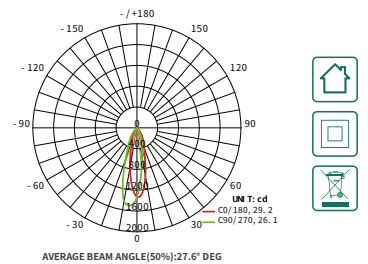

CSL007-A

- Lumen 330lm/430lm/500lm
- Power 6W/8W
- CCT 3000K
- CRI ≥90
- Angle 24°
- Dimensions Ø 65 *H60mm/Ø63.5*H68mm /Ø 85 *H78mm
- Color Black
- Input Voltage 220V-240V
- IP Protection IP20
- Warranty 3 years
- Certification CE, RoHS