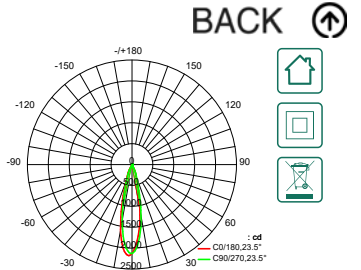

### CSL004-A

- Lumen: 670lm/750lm/1340lm/1500lm, 2010lm/2250lm/1650lm/1700lm, 3300lm/3400lm/4950lm/5100lm, 2350lm/2500lm/4700lm/5000lm, 7050lm/7500lm
- Power: 10W/20W/30W
- PF: 0.9
- CCT: 3000K / 4000K
- CRI: ≥90
- Angle: 24°
- UGR: ≤19
- Dimensions: 112\*122\*100mm, 210\*112\*100mm/282\*112\*100mm, 137\*137\*130mm/250\*137\*130mm, 362\*137\*130mm/175\*175\*145mm, 325\*175\*145mm/475\*175\*145mm
- Color: White
- Input Voltage: 220V-240V
- IP Protection: IP40
- Warranty: 3 Years
- Certification: CE, RoHS