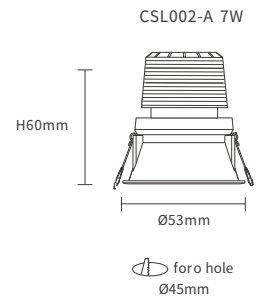

The orange markings are clickable

IP	20
PF	0.9
UGR	≤19

CSL002-A

Lumen	570lm
Power	7W
CCT	4000K
CRI	≥90
Angle	24°
UGR	≤19
Dimensions	Ø53*H60mm
Color	White
Input Voltage	220V-240V
IP Protection	IP20
Warranty	5 Anni
Certification	CE, RoHS

SKU	Potenza	CTT	Lumen	Dimensioni
C0202	7W	4000k	570lm	Ø53*H60mm

IP	20
PF	0.9
UGR	≤19