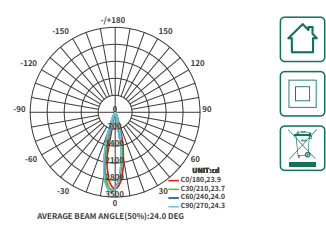

The orange markings are clickable

BACK ↻

SKU	Power	CTT	Lumen	Dimensioni
C0415	30W*2	3000K	4700lm	325*175*145mm
C0416	30W*2	4000K	5000lm	325*175*145mm
C0417	30W*3	3000K	7050lm	475*175*145mm
C0418	30W*3	4000K	7500lm	475*175*145mm

- IP 40
- PF 0.9
- UGR ≤19

CSL003-A

Lumen 500lm/550lm/6660lm/730lm
1900lm/2200lm/2500lm/2800lm
3800lm/4180lm

Power 7W/10W/20W/30W/40W

PF 0.9

CCT 3000K / 4000K

CRI ≥90

Angle 24°

UGR ≤19

Dimensions Φ83*H65mm/Φ105*H88mm
Φ137*H115mm/Φ160*H127mm
Φ190*H160mm

Color White

Input Voltage 220V-240V

IP Protection IP40

Warranty 3 Years

Certification CE, RoHS

SKU	Power	CTT	Lumen	Dimensioni
C0303	10W	3000K	660lm	Φ105*H88mm
C0304	10W	4000K	730lm	Φ105*H88mm
C0305	20W	3000K	1900lm	Φ137*H115mm
C0306	20W	4000K	2200lm	Φ137*H115mm
C0307	30W	3000K	2500lm	Φ160*H127mm
C0308	30W	4000K	2800lm	Φ160*H127mm
C0309	40W	3000K	3800lm	Φ190*H160mm
C0310	40W	4000K	4180lm	Φ190*H160mm
C0301	7W	3000K	500lm	Φ83*H65mm
C0302	7W	4000K	550lm	Φ83*H65mm