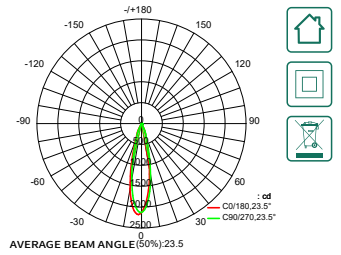

### CSL001-A

- Lumen 300lm/340lm 420lm/482lm 900lm/1000lm
- Power 5W/7W/15W
- PF 0.9
- CCT 3000K / 4000K
- CRI ≥90
- Angle 24°
- UGR ≤ 19
- Dimensions Ø70\*H54mm /Ø90\*H62mm /Ø110\*H77mm
- Color White
- Input Voltage 220V-240V
- IP Protection IP20
- Warranty 3 Years
- Certification CE, RoHS