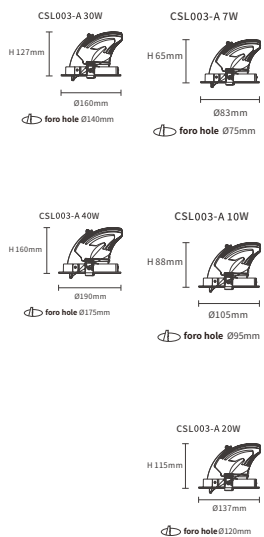

The orange markings are clickable

BACK ↻

SKU	Power	CTT	Lumen	Dimensioni
C0415	30W*2	3000K	4700lm	325*175*145mm
C0416	30W*2	4000K	5000lm	325*175*145mm
C0417	30W*3	3000K	7050lm	475*175*145mm
C0418	30W*3	4000K	7500lm	475*175*145mm

- IP 40
- PF 0.9
- UGR ≤19

CSL003-A

Lumen 500lm/550lm/6660lm/730lm
1900lm/2200lm/2500lm/2800lm
3800lm/4180lm

Power 7W/10W/20W/30W/40W

PF 0.9

CCT 3000K / 4000K

CRI ≥90

Angle 24°

UGR ≤19

Dimensions Φ83*H65mm/Φ105*H88mm
Φ137*H115mm/Φ160*H127mm
Φ190*H160mm

Color White

Input Voltage 220V-240V

IP Protection IP40

Warranty 3 Years

Certification CE, RoHS

SKU	Power	CTT	Lumen	Dimensioni
C0303	10W	3000K	660lm	Φ105*H88mm
C0304	10W	4000K	730lm	Φ105*H88mm
C0305	20W	3000K	1900lm	Φ137*H115mm
C0306	20W	4000K	2200lm	Φ137*H115mm
C0307	30W	3000K	2500lm	Φ160*H127mm
C0308	30W	4000K	2800lm	Φ160*H127mm
C0309	40W	3000K	3800lm	Φ190*H160mm
C0310	40W	4000K	4180lm	Φ190*H160mm
C0301	7W	3000K	500lm	Φ83*H65mm
C0302	7W	4000K	550lm	Φ83*H65mm