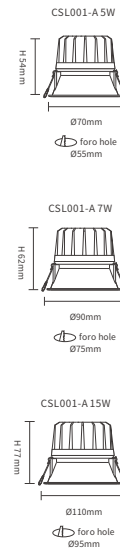

## CDL001-E

Lumen	390lm/420lm/560lm/580lm 1390lm/1410lm/1850lm/1880lm 2090lm/2400lm/2760lm/2830lm
Power	8W/10W/20W/24W/30W/40W
PF	0.9
CCT	3000K / 4000K
CRI	≥9 0
Angle	70°
UGR	≤ 19
Dimensions	Φ88*H45mm/Φ103*H58mm Φ128*H67mm/Φ165*H90mm Φ184*H95mm/Φ220*H96mm
Color	White
Input Voltage	220V-240V
IP Protection	IP20
Warranty	3 Years
Certification	CE, RoHS

SKU	Potenza	CTT	Lumen	Dimensioni
D0101	8W	3000K	390lm	Φ88*H45mm
D0102	8W	4000K	420lm	Φ88*H45mm
D0103	10W	3000K	560lm	Φ103*H58mm
D0104	10W	4000K	580lm	Φ103*H58mm
D0105	20W	3000K	1390lm	Φ128*H67mm
D0106	20W	4000K	1410lm	Φ128*H67mm
D0107	24W	3000K	1850lm	Φ165*H90mm
D0108	24W	4000K	1880lm	Φ165*H90mm
D0109	30W	3000K	2400lm	Φ184*H95mm
D0110	30W	4000K	2090lm	Φ184*H95mm
D0111	40W	3000K	2760lm	Φ220*H96mm
D0112	40W	4000K	2830lm	Φ220*H96mm

### CSL001-A

- Lumen 300lm/340lm 420lm/482lm 900lm/1000lm
- Power 5W/7W/15W
- PF 0.9
- CCT 3000K / 4000K
- CRI ≥90
- Angle 24°
- UGR ≤ 19
- Dimensions Ø70\*H54mm /Ø90\*H62mm /Ø110\*H77mm
- Color White
- Input Voltage 220V-240V
- IP Protection IP20
- Warranty 3 Years
- Certification CE, RoHS

SKU	Potenza	CTT	Lumen	Dimensioni
C0101	5W	3000K	300lm	Ø70*H54mm
C0103	5W	4000K	340lm	Ø70*H54mm
C0105	7W	3000K	420lm	Ø90*H62mm
C0107	7W	4000K	480lm	Ø90*H62mm
C0109	15W	3000K	900lm	Ø110*H77mm
C0111	15W	4000K	1000lm	Ø110*H77mm