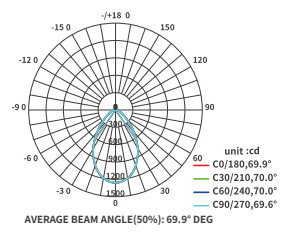

BACK ↻

- IP **20**
- PF **0.9**
- UGR **≤19**

## CDL001-E

Lumen	390lm/420lm/560lm/580lm 1390lm/1410lm/1850lm/1880lm 2090lm/2400lm/2760lm/2830lm
Power	8W/10W/20W/24W/30W/40W
PF	0.9
CCT	3000K / 4000K
CRI	≥9 0
Angle	70°
UGR	≤ 19
Dimensions	Φ88*H45mm/Φ103*H58mm Φ128*H67mm/Φ165*H90mm Φ184*H95mm/Φ220*H96mm
Color	White
Input Voltage	220V-240V
IP Protection	IP20
Warranty	3 Years
Certification	CE, RoHS

### CSL001-A

- Lumen 300lm/340lm 420lm/482lm 900lm/1000lm
- Power 5W/7W/15W
- PF 0.9
- CCT 3000K / 4000K
- CRI ≥90
- Angle 24°
- UGR ≤ 19
- Dimensions Ø70\*H54mm /Ø90\*H62mm /Ø110\*H77mm
- Color White
- Input Voltage 220V-240V
- IP Protection IP20
- Warranty 3 Years
- Certification CE, RoHS